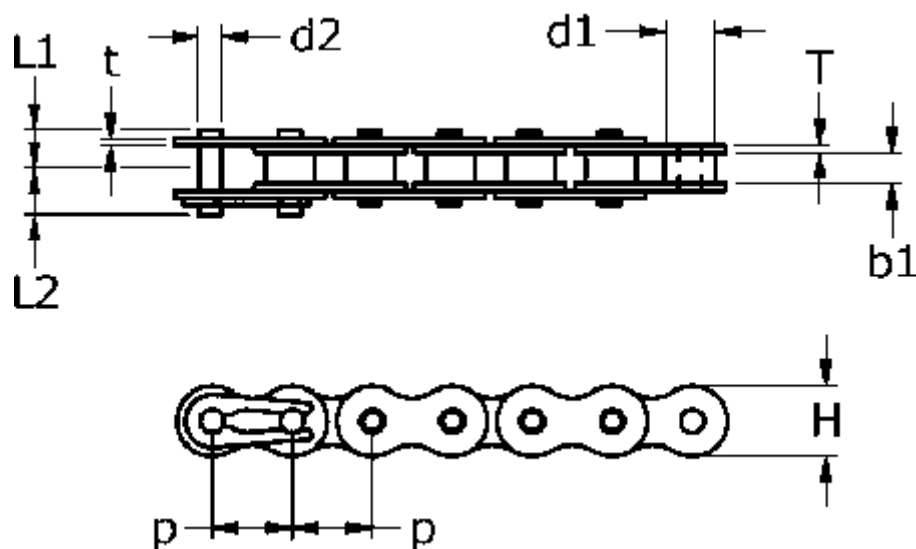

Article number: 613100016
 Description: Tsubaki 32 B-1 Simplex rollerchain
 Standard GT4 Winner
 Note: 32 B-1

Measures

b1	= 30.99
Breaking power	= 250kN
d1	= 29.21
d2	= 17.81
H	= 42.2
L1	= 32.1
L2	= 37.7
P	= 50.8

T = 7
t = 6.3